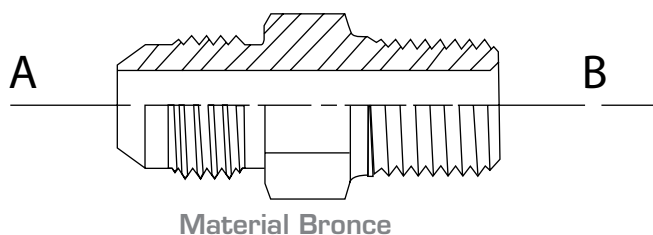

Adaptadores para conexiones de mangueras

Adaptador recto rosca macho UNF asiento JIC 37° a rosca macho BSPT

D0542	N° CODIGO	Ø Exterior Tubo	TAMAÑO DE LA ROSCA	
			A/JIC	B/BSPT
	02-02	1/8"	5/16"-24	1/8"-28
	03-02	3/16"	3/8"-24	1/8"-28
	04-02	1/4"	7/16"-20	1/8"-28
	04-04	1/4"	7/16"-20	1/4"-19
	05-02	5/16"	1/2"-20	1/8"-28
	05-04	5/16"	1/2"-20	1/4"-19
	06-02	3/8"	9/16"-18	1/8"-28
	06-04	3/8"	9/16"-18	1/4"-19
	06-06	3/8"	9/16"-18	3/8"-19
	06-08	3/8"	9/16"-18	1/2"-14
	08-04	1/2"	3/4"-16	1/4"-19
	08-06	1/2"	3/4"-16	3/8"-19
	08-08	1/2"	3/4"-16	1/2"-14
	08-12	1/2"	3/4"-16	3/4"-14
	10-06	5/8"	7/8"-14	3/8"-19
	10-08	5/8"	7/8"-14	1/2"-14
	10-12	5/8"	7/8"-14	3/4"-14
	12-08	3/4"	1 1/16"-12	1/2"-14
	12-12	3/4"	1 1/16"-12	3/4"-14
	12-16	3/4"	1 1/16"-12	1-11
	14-12	7/8"	1 3/16"-12	3/4"-14
	16-12	1"	1 5/16"-12	3/4"-14
	16-16	1"	1 5/16"-12	1"-11